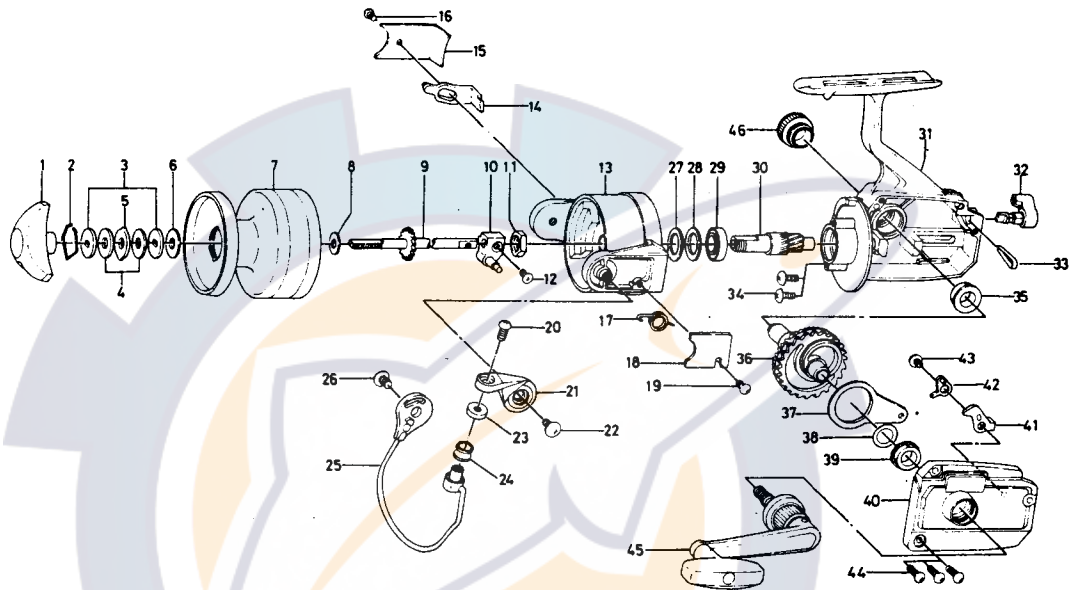

SPINNING REEL **RB2600**

Key No.	Parts No.	Parts Name	Key No.	Parts No.	Parts Name
1	B68-7301	Drag knob	24	250-4221	Line roller
2	170-4001	Drag washer retainer	25	B69-2301	Bail
3	373-2502	Drag D washer	26	B51-5301	Bail holder screw
4	374-2901	Disc washer	27	B47-9201	Rotor washer A
5	375-5301	Drag A washer	28	B68-0901	Rotor washer B
6	370-6901	Drag washer A	29	B55-3401	Ball bearing
7	B69-3401	Spool	30	B69-1801	Pinion gear
8	374-9002	Spool washer	31	B69-1501	Body
9	B50-9601	Main shaft	32	B66-2301	Anti-reverse lever
10	637-3002	Oscillating support	33	B68-0701	Anti-reverse lever spring
11	B68-1701	Rotor nut	34	B51-5301	Ball bearing screw
12	351-8901	Oscillating support screw	35	B07-3303	Bearing
13	B69-1901	Rotor	36	B50-9401	Drive gear
14	B70-8201	Bail kick lever	37	481-2401	Oscillating slider
15	B69-2201	Bail kick lever cover	38	371-2800	Drive gear washer
16	352-0402	Bail kick lever cover screw	39	B07-3303	Bearing
17	B46-3501	Bail spring	40	B69-2901	Body cover
18	B69-2101	Bail spring cover	41	B51-0101	Anti-reverse claw
19	352-0402	Bail spring cover screw	42	B50-1201	Anti-reverse claw plate
20	353-8202	Bail screw	43	351-6102	Anti-reverse claw screw
21	B69-2001	Arm lever	44	351-8504	Body cover screw
22	B51-5301	Arm lever screw	45	B69-3201	Handle
23	501-1603	Roller collar	46	B68-2601	Handle screw cap